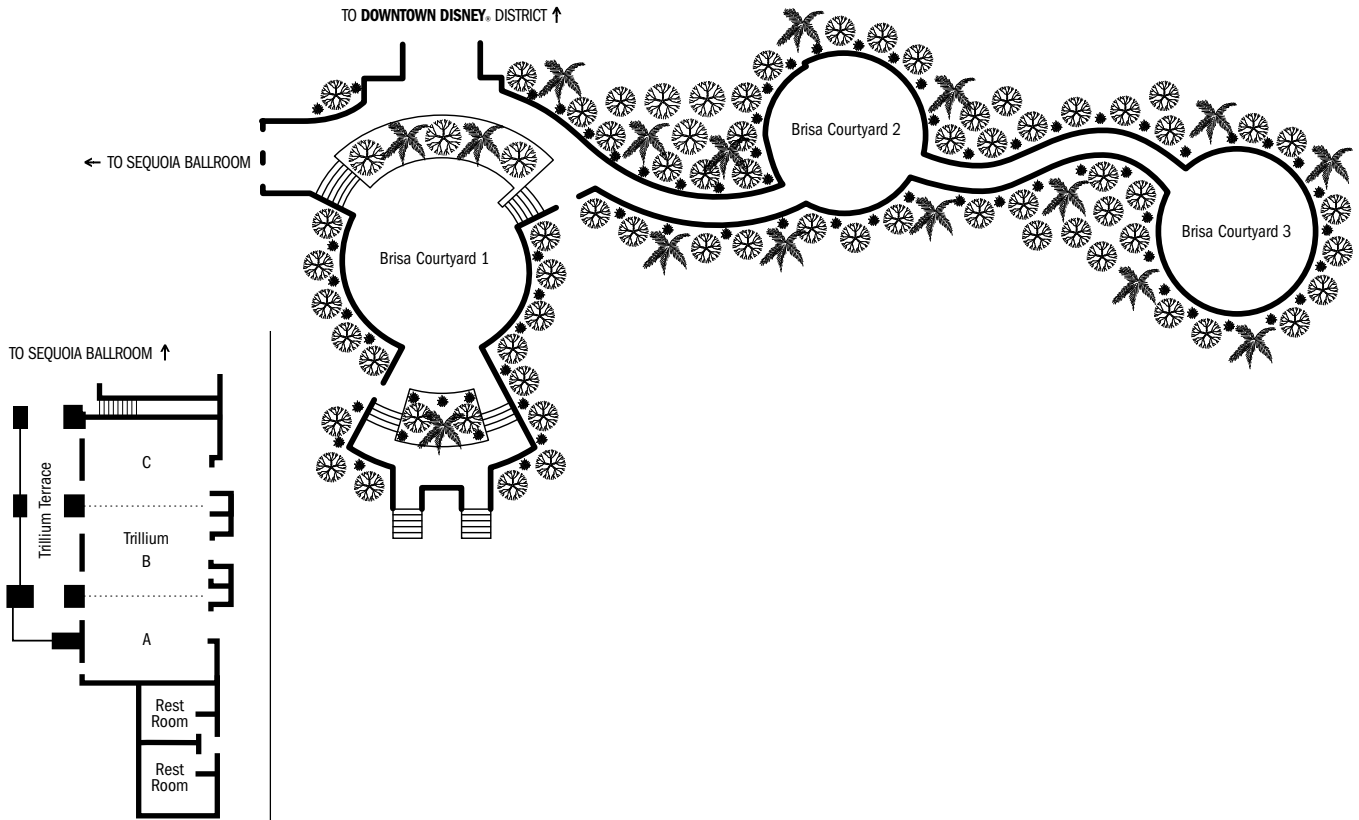

# DISNEY'S GRAND CALIFORNIAN HOTEL® & SPA

Room Name	Square Feet	Width	Length	Ceiling Height	Theater Style	School Room	U-Shape	Conference	Banquet Rounds	Reception
Trillium Room	2,660	76	34	12'6"	300	180	40	60	180	300
Trillium A	875	25	34	12'6"	100	60	20	22	60	120
Trillium B	900	27	34	12'6"	100	60	20	22	60	120
Trillium C	885	24	34	12'6"	100	60	20	22	60	120
Brisa Courtyard 1	•	•	•	•	•	•	•	•	120	200
Brisa Courtyard 2	•	•	•	•	•	•	•	•	50	140
Brisa Courtyard 3*	•	•	•	•	•	•	•	•	60	160
Parkview Terrace	•	•	•	•	•	•	•	•	•	100

\* Brisa Courtyard should be used in it's entirety.

# DISNEY'S GRAND CALIFORNIAN HOTEL® & SPA

Room Name	Square Feet	Width	Length	Ceiling Height	Theater	School Room	U-Shape	Conference	Banquet	Reception
Sequoia Ballroom	11,900	85	144	23'	1,200	800	•	•	840	1,200
Sequoia North Ballroom (1/2)	5,850	85	72	23'	600	400	•	•	420	836
Sequoia South Ballroom (1/2)	5,850	85	72	23'	600	400	•	•	420	836
Sequoia A, B & C	2,510	88	24	23'	210	120	48	52	120	359
Sequoia A	630	33	24	23'	70	40	14	16	40	49
Sequoia B	630	27	24	23'	70	40	14	16	40	49
Sequoia C	630	26	24	23'	70	40	14	16	40	49
Sequoia D	3,315	37	85	23'	320	250	•	•	220	474
Sequoia E	3,315	38	85	23'	320	250	•	•	220	474
Sequoia F, G & H	2,510	88	24	23'	210	120	48	52	120	359
Sequoia F	630	26	24	23'	70	40	14	16	40	49
Sequoia G	630	27	24	23'	70	40	14	16	40	49
Sequoia H	630	26	24	23'	70	40	14	16	40	49
Sequoia South Foyer	2,315	•	•	12' - 24'9"	•	•	•	•	•	331
Wisteria Room	1,115	24	47	20'6"	120	66	28	30	70	160
Iris Room	370	15	22	12'	40	24	14	16	20	49
Lily Room	370	15	22	12'	40	24	14	16	20	49
Violet Room	370	15	22	12'	40	24	14	16	20	49
California Board Room (Curved Ceiling)	1,080	25	46	10' - 19'	•	•	•	24*	•	•
Sorrel Room (Coffered Ceiling)	1,590	48	34	12' - 13'6"	168	84	40	44	120	180
Sorrel A	795	24	34	12' - 13'6"	70	50	16	20	50	90
Sorrel B	795	24	34	12' - 13'6"	70	50	16	20	50	90