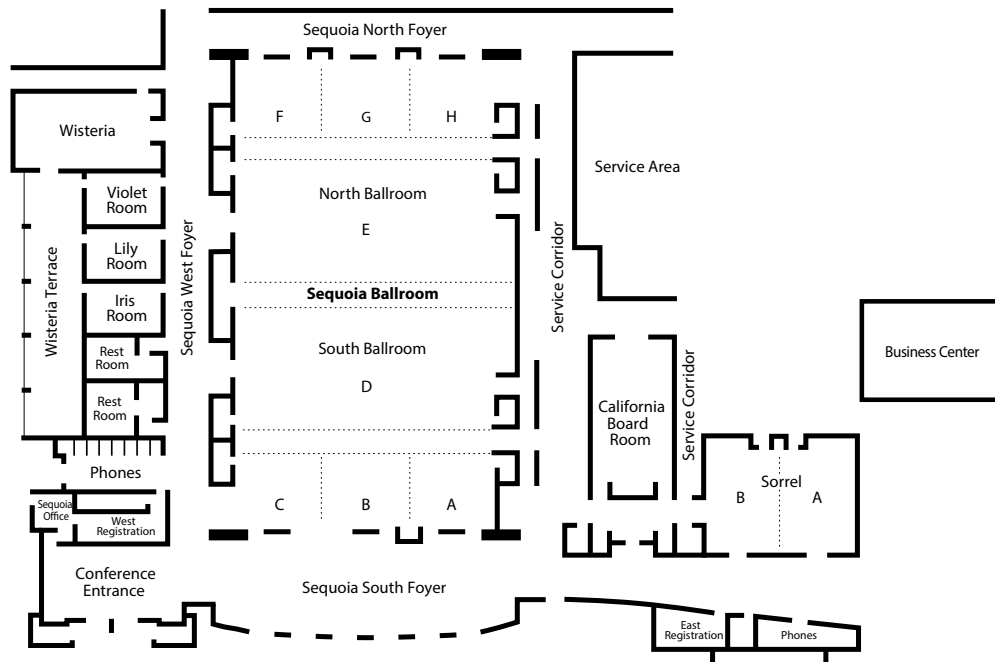

# DISNEY'S GRAND CALIFORNIAN HOTEL® & SPA

Room Name	Square Feet	Width	Length	Ceiling Height	Theater Style	School Room	U-Shape	Conference	Banquet Rounds	Reception
Trillium Room	2,660	76	34	12'6"	300	180	40	60	180	300
Trillium A	875	25	34	12'6"	100	60	20	22	60	120
Trillium B	900	27	34	12'6"	100	60	20	22	60	120
Trillium C	885	24	34	12'6"	100	60	20	22	60	120
Brisa Courtyard 1	•	•	•	•	•	•	•	•	120	200
Brisa Courtyard 2	•	•	•	•	•	•	•	•	50	140
Brisa Courtyard 3*	•	•	•	•	•	•	•	•	60	160
Parkview Terrace	•	•	•	•	•	•	•	•	•	100

\* Brisa Courtyard should be used in it's entirety.

# DISNEY'S GRAND CALIFORNIAN HOTEL® & SPA

Room Name	Square Feet	Width	Length	Ceiling Height	Theater	School Room	U-Shape	Conference	Banquet	Reception
Sequoia Ballroom	11,900	85	144	23'	1,200	800	•	•	840	1,200
Sequoia North Ballroom (1/2)	5,850	85	72	23'	600	400	•	•	420	836
Sequoia South Ballroom (1/2)	5,850	85	72	23'	600	400	•	•	420	836
Sequoia A, B & C	2,510	88	24	23'	210	120	48	52	120	359
Sequoia A	630	33	24	23'	70	40	14	16	40	49
Sequoia B	630	27	24	23'	70	40	14	16	40	49
Sequoia C	630	26	24	23'	70	40	14	16	40	49
Sequoia D	3,315	37	85	23'	320	250	•	•	220	474
Sequoia E	3,315	38	85	23'	320	250	•	•	220	474
Sequoia F, G & H	2,510	88	24	23'	210	120	48	52	120	359
Sequoia F	630	26	24	23'	70	40	14	16	40	49
Sequoia G	630	27	24	23'	70	40	14	16	40	49
Sequoia H	630	26	24	23'	70	40	14	16	40	49
Sequoia South Foyer	2,315	•	•	12' - 24'9"	•	•	•	•	•	331
Wisteria Room	1,115	24	47	20'6"	120	66	28	30	70	160
Iris Room	370	15	22	12'	40	24	14	16	20	49
Lily Room	370	15	22	12'	40	24	14	16	20	49
Violet Room	370	15	22	12'	40	24	14	16	20	49
California Board Room (Curved Ceiling)	1,080	25	46	10' - 19'	•	•	•	24*	•	•
Sorrel Room (Coffered Ceiling)	1,590	48	34	12' - 13'6"	168	84	40	44	120	180
Sorrel A	795	24	34	12' - 13'6"	70	50	16	20	50	90
Sorrel B	795	24	34	12' - 13'6"	70	50	16	20	50	90